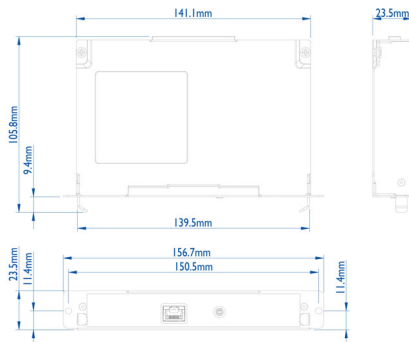

Specifications

Related Products

- Compatible with: BDL4256ET, BDL4260EL, BDL4271VL, BDL4280VL, BDL4660EL, BDL4671VL, BDL4677XH, BDL4678XL, BDL4680VL, BDL4765EL, BDL5551EL, BDL5556ET, BDL5560EL, BDL5571VL, BDL5580VL, BDL5588XH, BDL5588XL

576i	50Hz
576p	50Hz
720p	50, 60Hz

Dimensions

- Set dimensions (W x H x D): 141.1 x 23.5 x 105.8 mm

Operating conditions

- Altitude: 0 ~ 3000 m
- Relative humidity: 20 ~ 80 %
- Temperature range (operation): 0 ~ 40 °C
- Temperature range (storage): -20 ~ 60 °C
- MTBF: 60,000 hour(s)

Miscellaneous

- Regulatory approvals: CB, CE, C-Tick, FCC, Class B, RoHS, UL/cUL, VCCI
- Warranty: 3 year warranty

Accessories

- Included accessories: Quick start guide, RS232 cable

Supported Display Resolution

Computer formats

Resolution	Refresh rate
1280 x 768	60Hz
1280 x 800	60Hz
1360 x 768	60Hz
1366 x 768	60Hz
1440 x 900	60Hz
1920 x 1080p	60Hz
640 x 480	60, 67, 72, 75Hz
800 x 600	56, 60, 72, 75Hz

Video formats

Resolution	Refresh rate
1080i	50, 60Hz
1080p	50, 60Hz
480i	60Hz
480p	60Hz