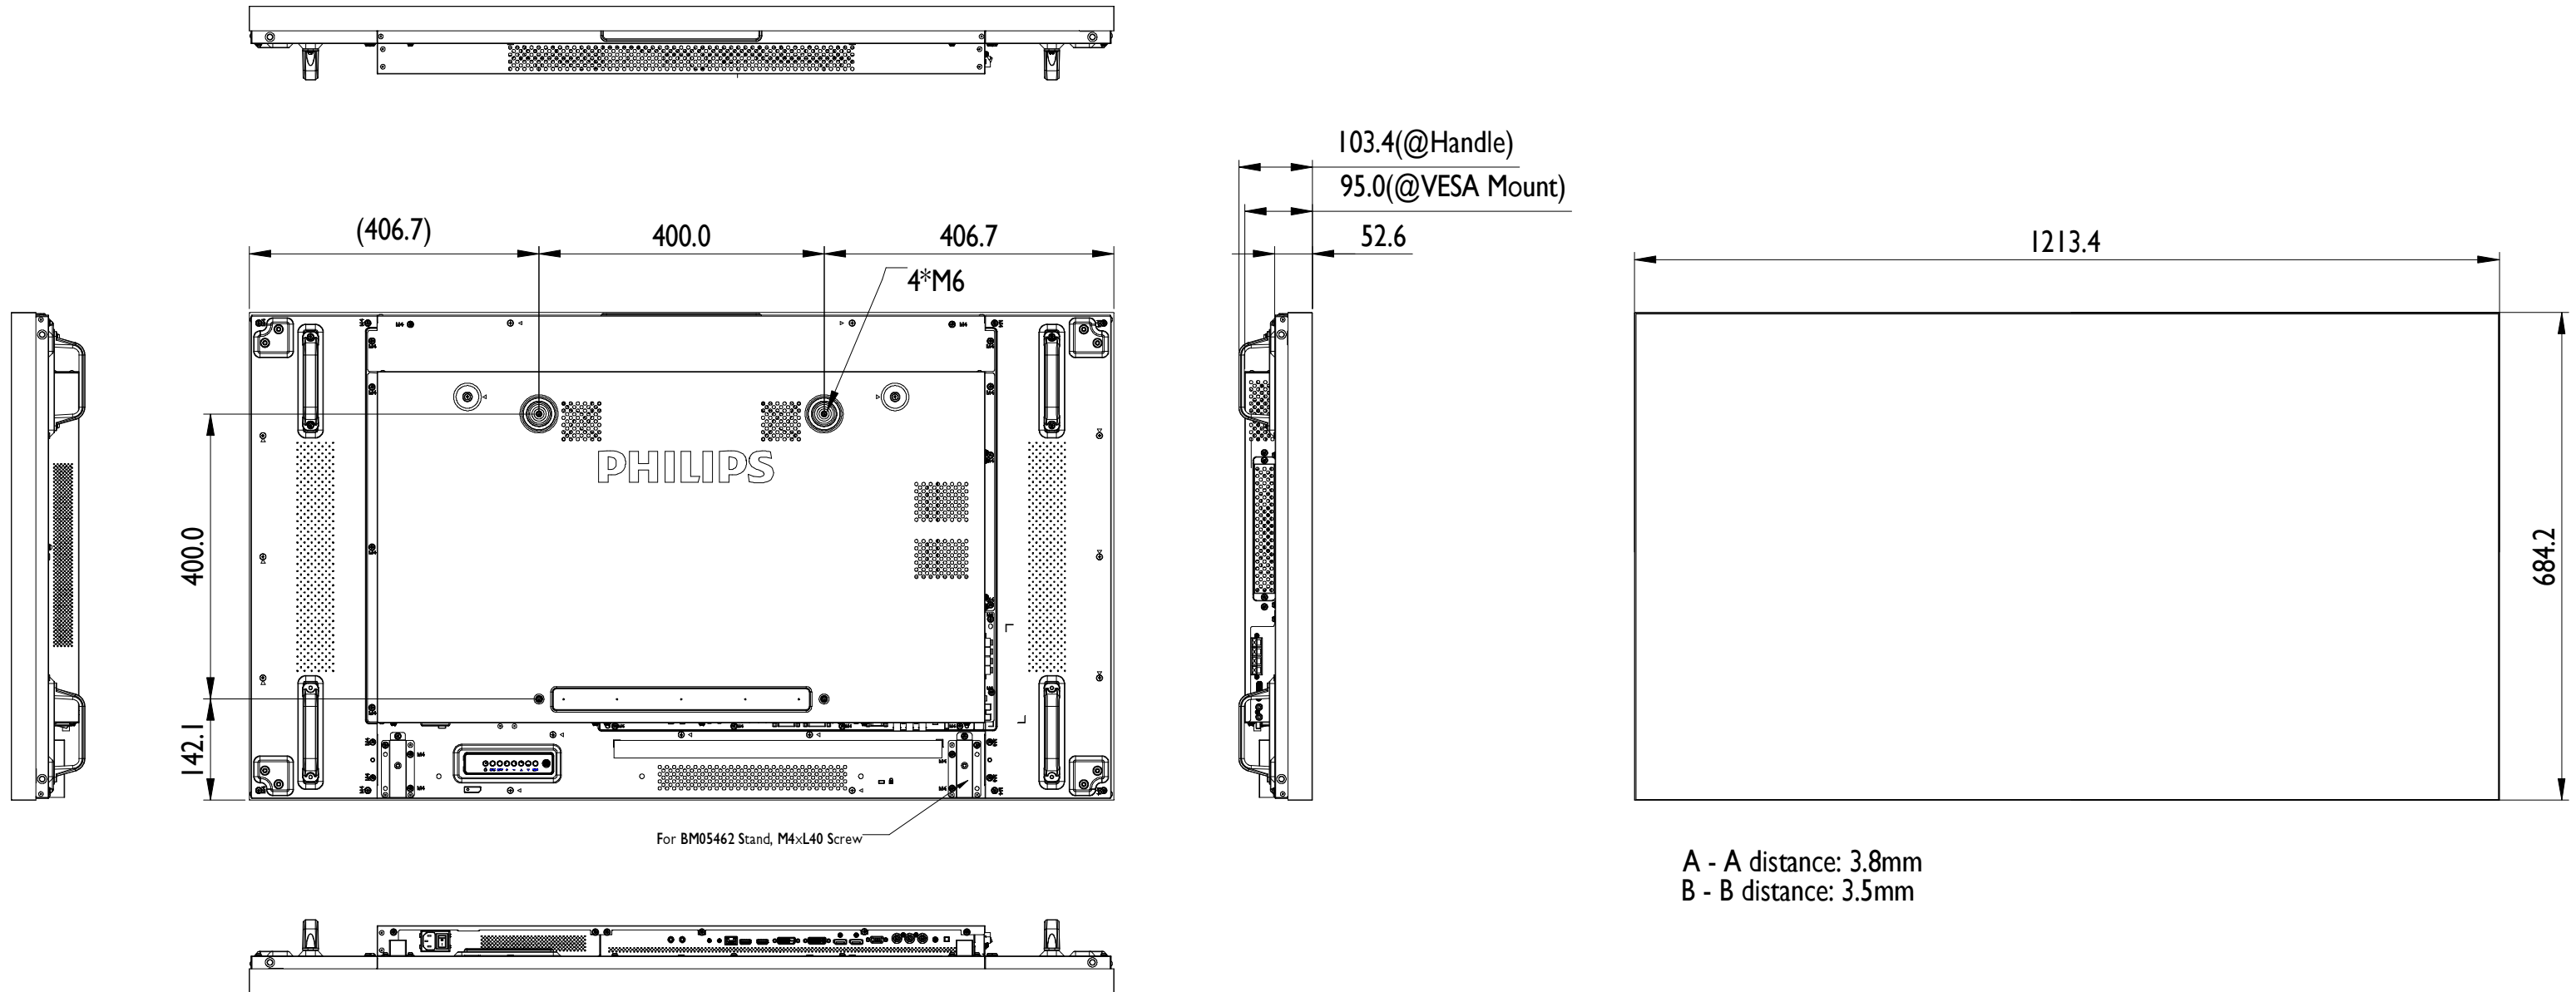

# Philips BDL5588XL, BDL5588XH

Version: 1.4

Release Date: 2015/01/12

A - A distance: 3.8mm  
B - B distance: 3.5mm