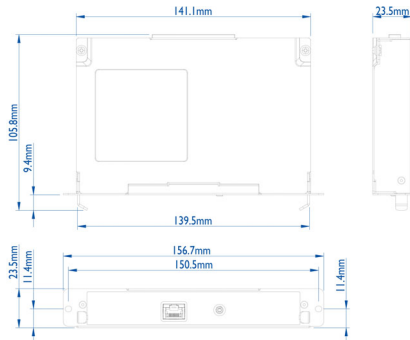

Specifications

Related Products

- Compatible with: BDL4256ET, BDL4260EL, BDL4271VL, BDL4280VL, BDL4660EL, BDL4671VL, BDL4677XH, BDL4678XL, BDL4680VL, BDL4765EL, BDL5551EL, BDL5556ET, BDL5560EL, BDL5571VL, BDL5580VL, BDL5588XH, BDL5588XL

576i	50Hz
576p	50Hz
720p	50, 60Hz

Dimensions

- Set dimensions (W x H x D): 141.1 x 23.5 x 105.8 mm

Operating conditions

- Altitude: 0 ~ 3000 m
- Relative humidity: 20 ~ 80 %
- Temperature range (operation): 0 ~ 40 °C
- Temperature range (storage): -20 ~ 60 °C
- MTBF: 60,000 hour(s)

Miscellaneous

- Regulatory approvals: CB, CE, C-Tick, FCC, Class B, RoHS, UL/cUL, VCCI
- Warranty: 3 year warranty

Accessories

- Included accessories: Quick start guide, RS232 cable

Supported Display Resolution

Computer formats

Resolution	Refresh rate
1280 x 768	60Hz
1280 x 800	60Hz
1360 x 768	60Hz
1366 x 768	60Hz
1440 x 900	60Hz
1920 x 1080p	60Hz
640 x 480	60, 67, 72, 75Hz
800 x 600	56, 60, 72, 75Hz

Video formats

Resolution	Refresh rate
1080i	50, 60Hz
1080p	50, 60Hz
480i	60Hz
480p	60Hz