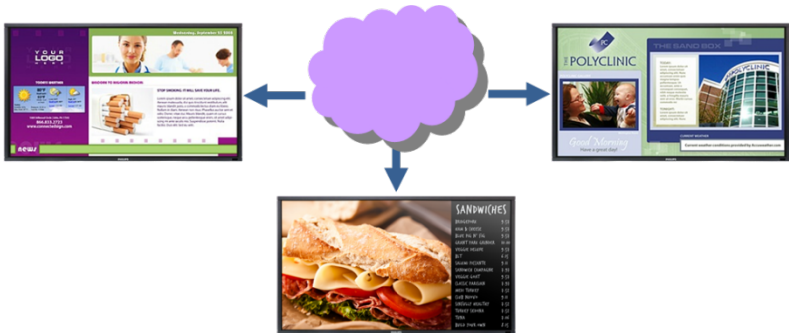

SmartBrowser

Content Management System

- for **BDL 3220QL, BDL 4220QL**
- BDL 4620QL, BDL 5520QL**
- BDL 4235DL, BDL 4260EL**
- BDL 4660EL, BDL 4765EL**
- BDL 5560EL, BDL 4280VL**
- BDL4660 VL**

Centralized content management and distribution
Local configurable scheduling

Deploy digital signage in many environments
Perfect for retail, stadiums, hospitals, and more

Zero monthly or annual subscription overhead
No physical media player needed

The innovative "SmartBrowser" is the next step in the evolution of digital signage. By streaming content through designated websites directly, without a physical media player involved, digital signage becomes more intuitive and flexible.

SmartScheduler

- 7-event scheduling
- Day parting
- Power on browser (no external control required)
- Wireless accessible with 4G LTE router

Event 1: <http://www.abd.com> Event 2: <http://www.xyz.com>
 Event 3: <http://www.nhb.com> Event 4: <http://www.opq.com>
 Event 5: <http://www.efg.com> Event 6: <http://www.ijk.com>
 Event 7: <http://www.def.com>